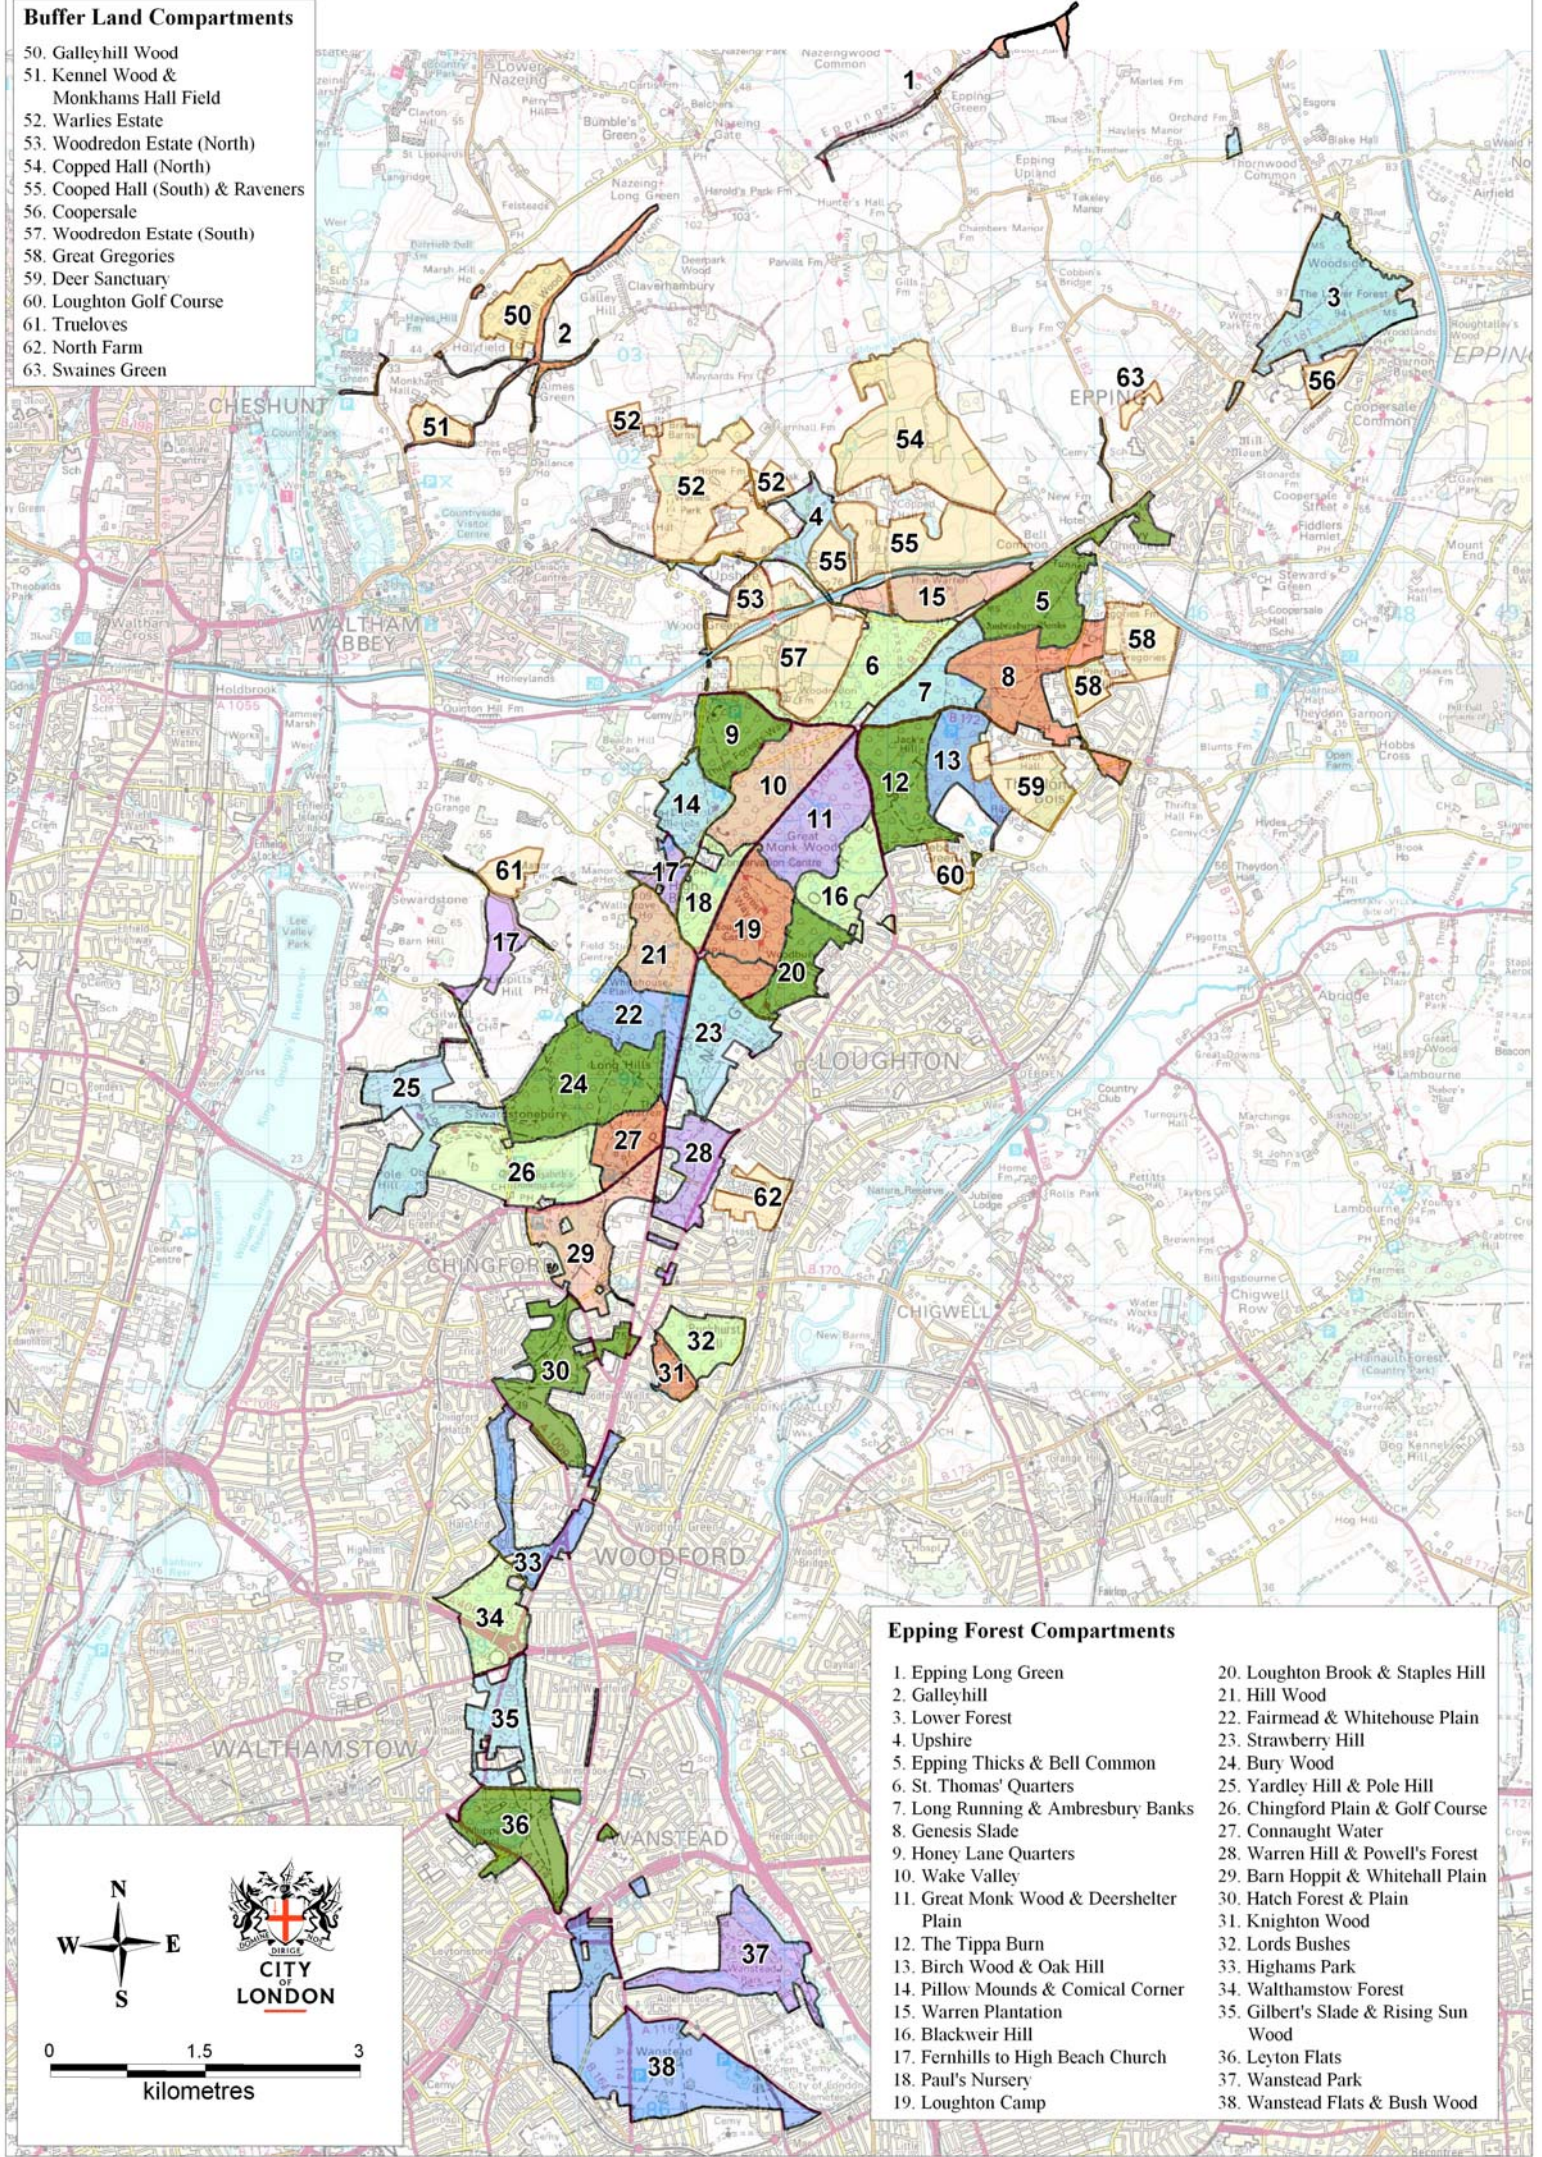

Buffer Land Compartments

50. Galleyhill Wood
51. Kennel Wood & Monkhams Hall Field
52. Warlies Estate
53. Woodredon Estate (North)
54. Copped Hall (North)
55. Cooped Hall (South) & Ravensers
56. Coopersale
57. Woodredon Estate (South)
58. Great Gregories
59. Deer Sanctuary
60. Loughton Golf Course
61. Trueloves
62. North Farm
63. Swaines Green

Epping Forest Compartments

1. Epping Long Green
2. Galleyhill
3. Lower Forest
4. Uphire
5. Epping Thicks & Bell Common
6. St. Thomas' Quarters
7. Long Running & Ambresbury Banks
8. Genesis Slade
9. Honey Lane Quarters
10. Wake Valley
11. Great Monk Wood & Deershelter Plain
12. The Tippla Burn
13. Birch Wood & Oak Hill
14. Pillow Mounds & Comical Corner
15. Warren Plantation
16. Blackweir Hill
17. Fernhills to High Beach Church
18. Paul's Nursery
19. Loughton Camp
20. Loughton Brook & Staples Hill
21. Hill Wood
22. Fairmead & Whitehouse Plain
23. Strawberry Hill
24. Bury Wood
25. Yardley Hill & Pole Hill
26. Chingford Plain & Golf Course
27. Connaught Water
28. Warren Hill & Powell's Forest
29. Barn Hoppit & Whitehall Plain
30. Hatch Forest & Plain
31. Knighton Wood
32. Lords Bushes
33. Highams Park
34. Walthamstow Forest
35. Gilbert's Slade & Rising Sun Wood
36. Leyton Flats
37. Wanstead Park
38. Wanstead Flats & Bush Wood